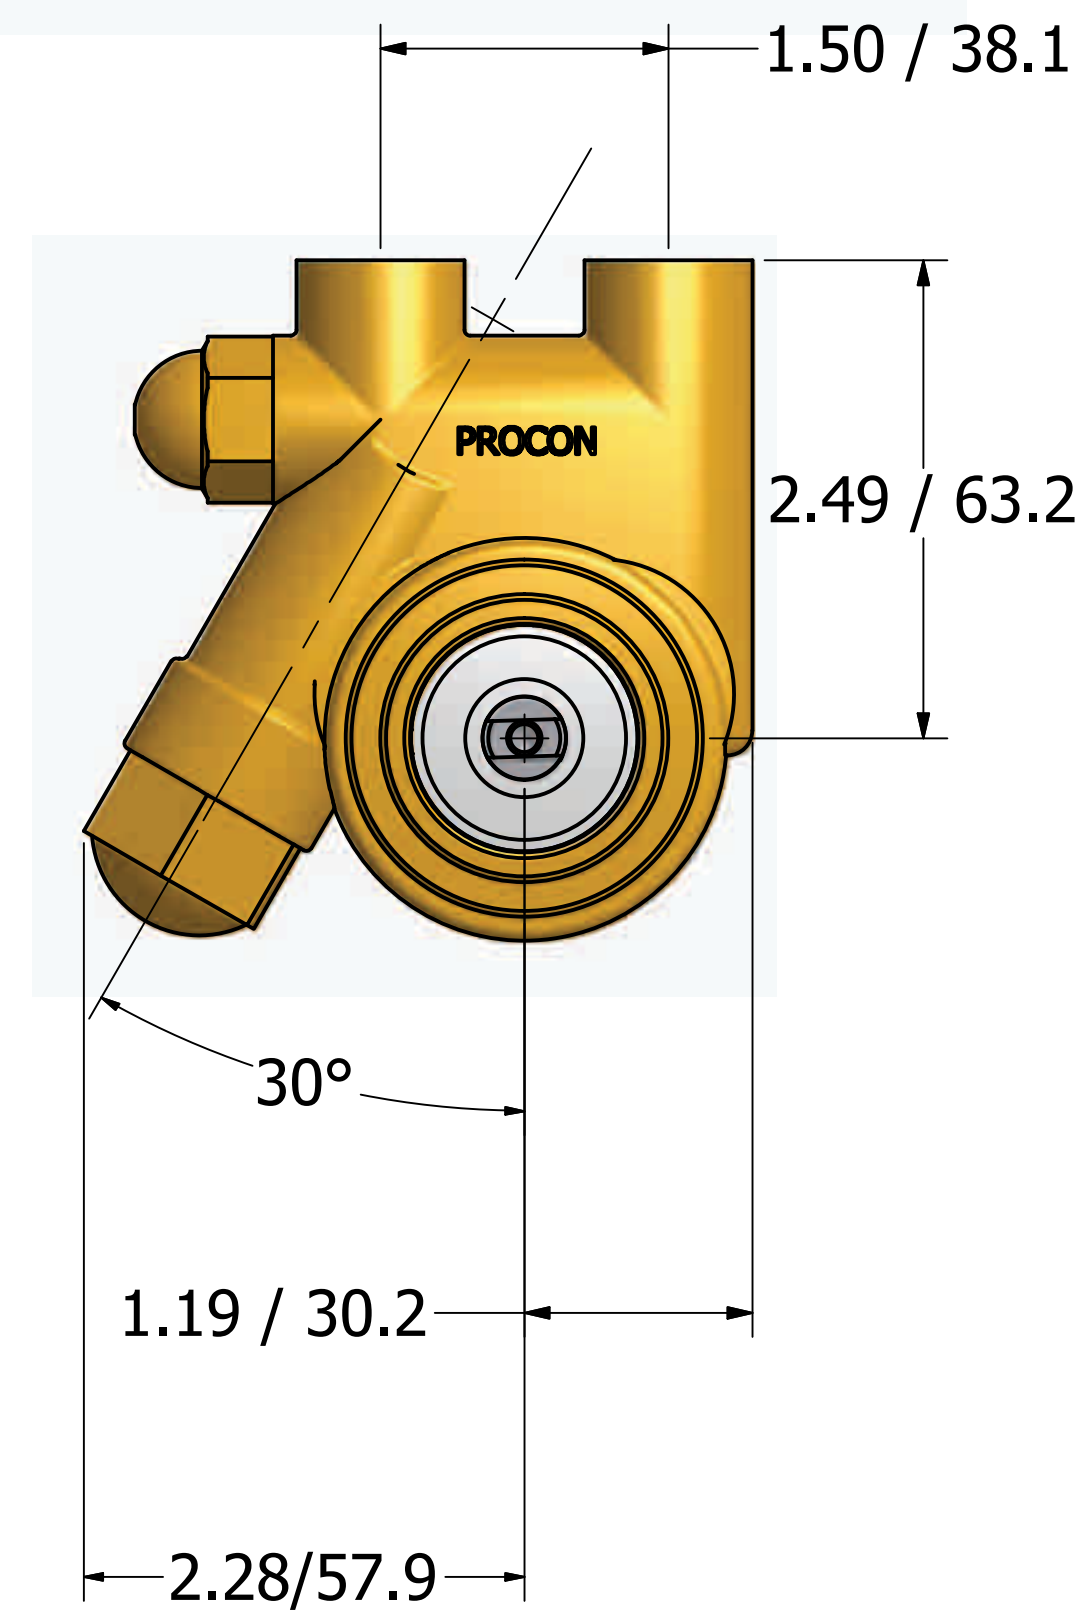

Series 1 Rotary Vane Pump Clamp-On Style

3/8-18 NPT or
3/8-19 BSPP (G3/8)
INLET/OUTLET PORTS

.19 / 4.8

1143 Bronze Coupling

"A" Mounting

**"B" Mounting with 1143
Bronze Coupling**

869 Seven Oaks Blvd
Suite 120
Smyrna, TN 37167
615-355-8000
mail@proconpump.com

PROCON[®]
Products

Series 1 - Rotary Vane Pumps Bolt-On Style

"E" Mounting

869 Seven Oaks Blvd.
Suite 120
Smyrna, TN 37167
mail@proconpump.com

PROCON[®]
Products