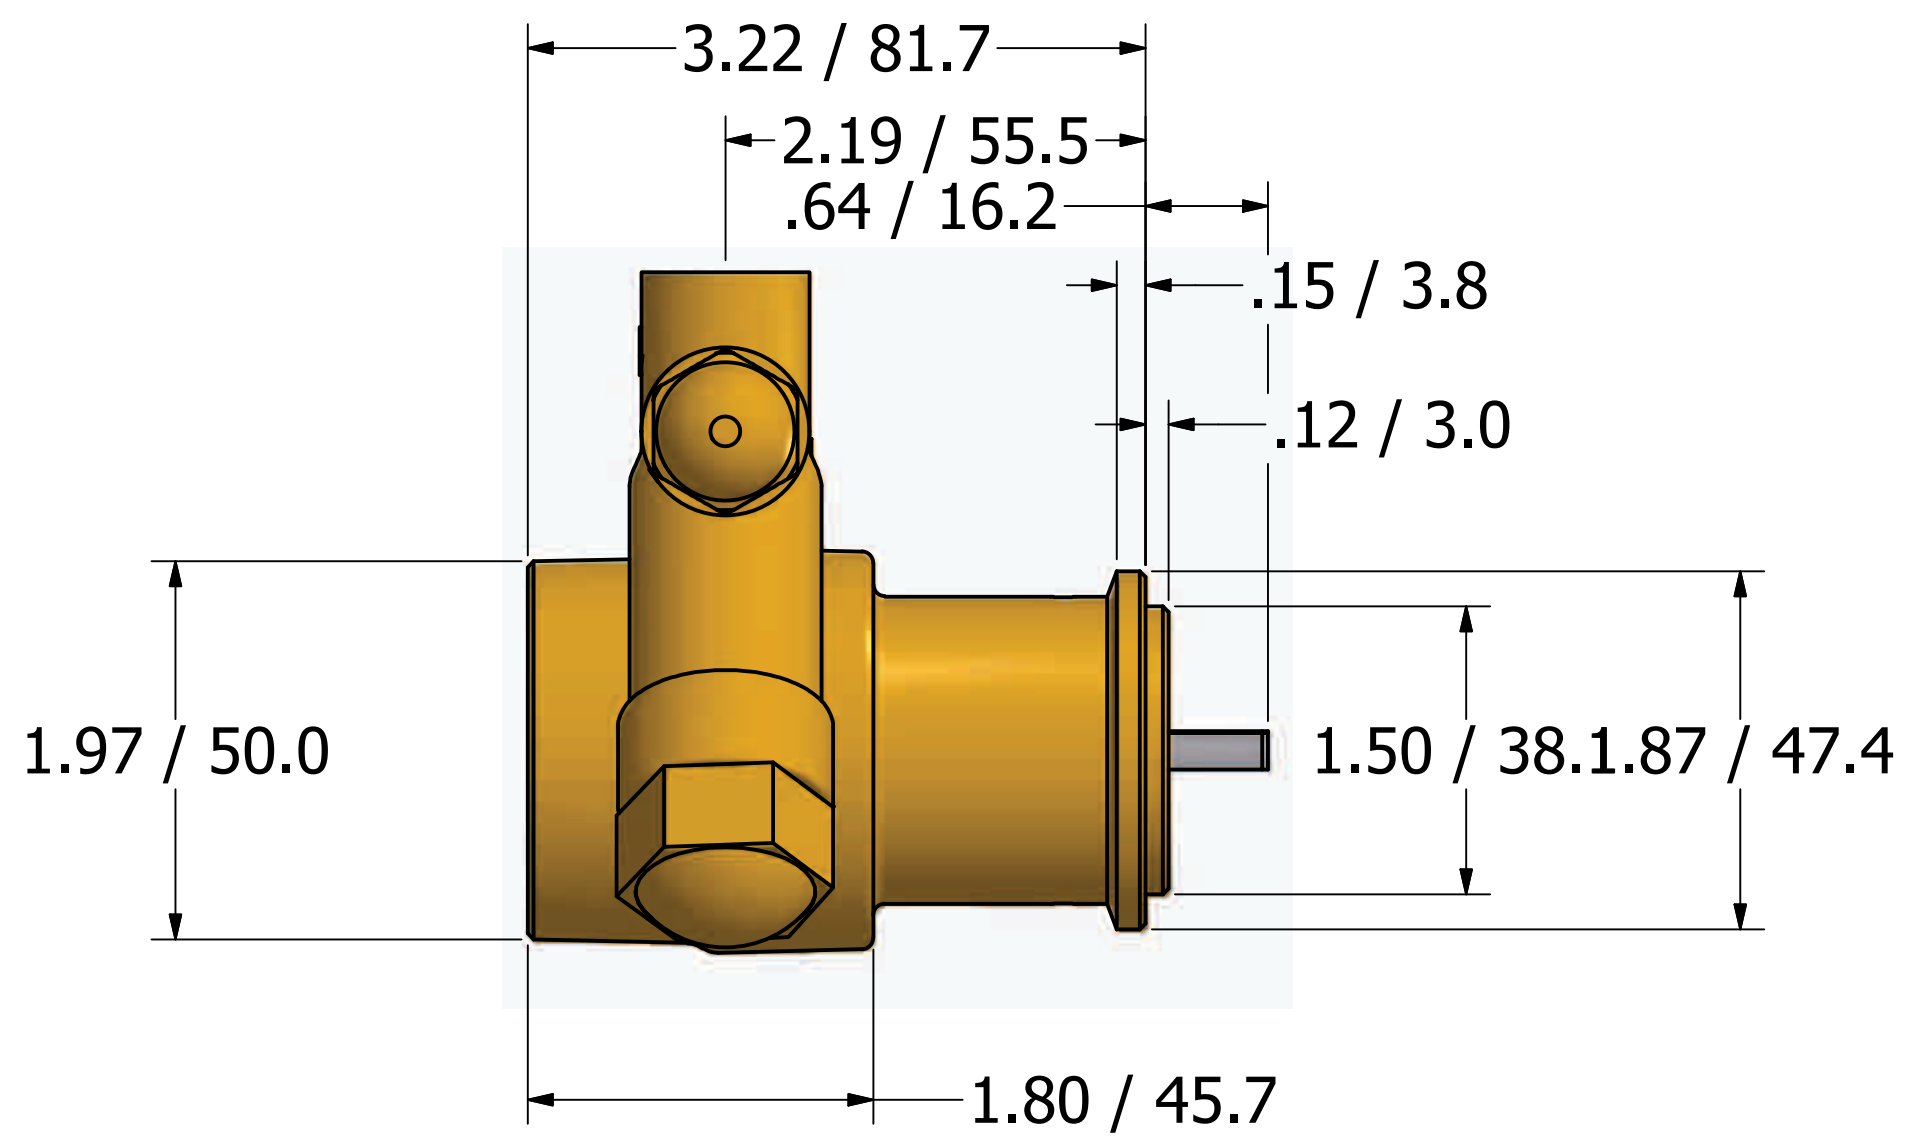

Series 1 Rotary Vane Pump Clamp-On Style

3/8-18 NPT or
3/8-19 BSPP (G3/8)
INLET/OUTLET PORTS

.19 / 4.8

1143 Bronze Coupling

"A" Mounting

**"B" Mounting with 1143
Bronze Coupling**

869 Seven Oaks Blvd
Suite 120
Smyrna, TN 37167
615-355-8000
mail@proconpump.com

PROCON[®]
Products

Series 1 - Rotary Vane Pumps Bolt-On Style

"E" Mounting

869 Seven Oaks Blvd.
Suite 120
Smyrna, TN 37167
mail@proconpump.com

PROCON[®]
Products