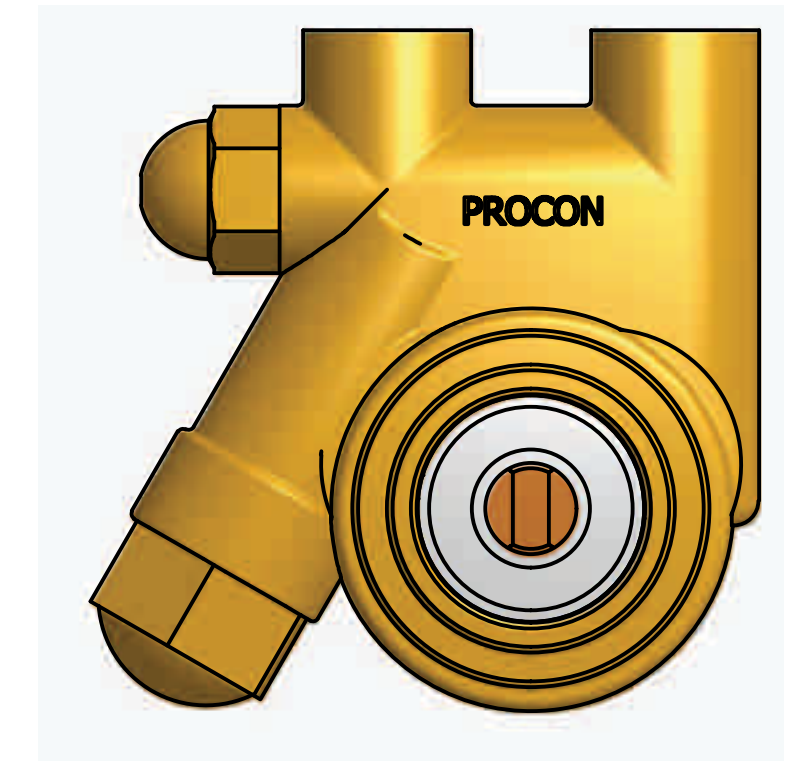

Series 1 Rotary Vane Pump Clamp-On Style

3/8-18 NPT or
3/8-19 BSPP (G3/8)
INLET/OUTLET PORTS

.19 / 4.8

1143 Bronze Coupling

"A" Mounting

**"B" Mounting with 1143
Bronze Coupling**

869 Seven Oaks Blvd
Suite 120
Smyrna, TN 37167
615-355-8000
mail@proconpump.com

PROCON[®]
Products

Series 1 - Rotary Vane Pumps Bolt-On Style

"E" Mounting

869 Seven Oaks Blvd.
Suite 120
Smyrna, TN 37167
mail@proconpump.com

PROCON[®]
Products