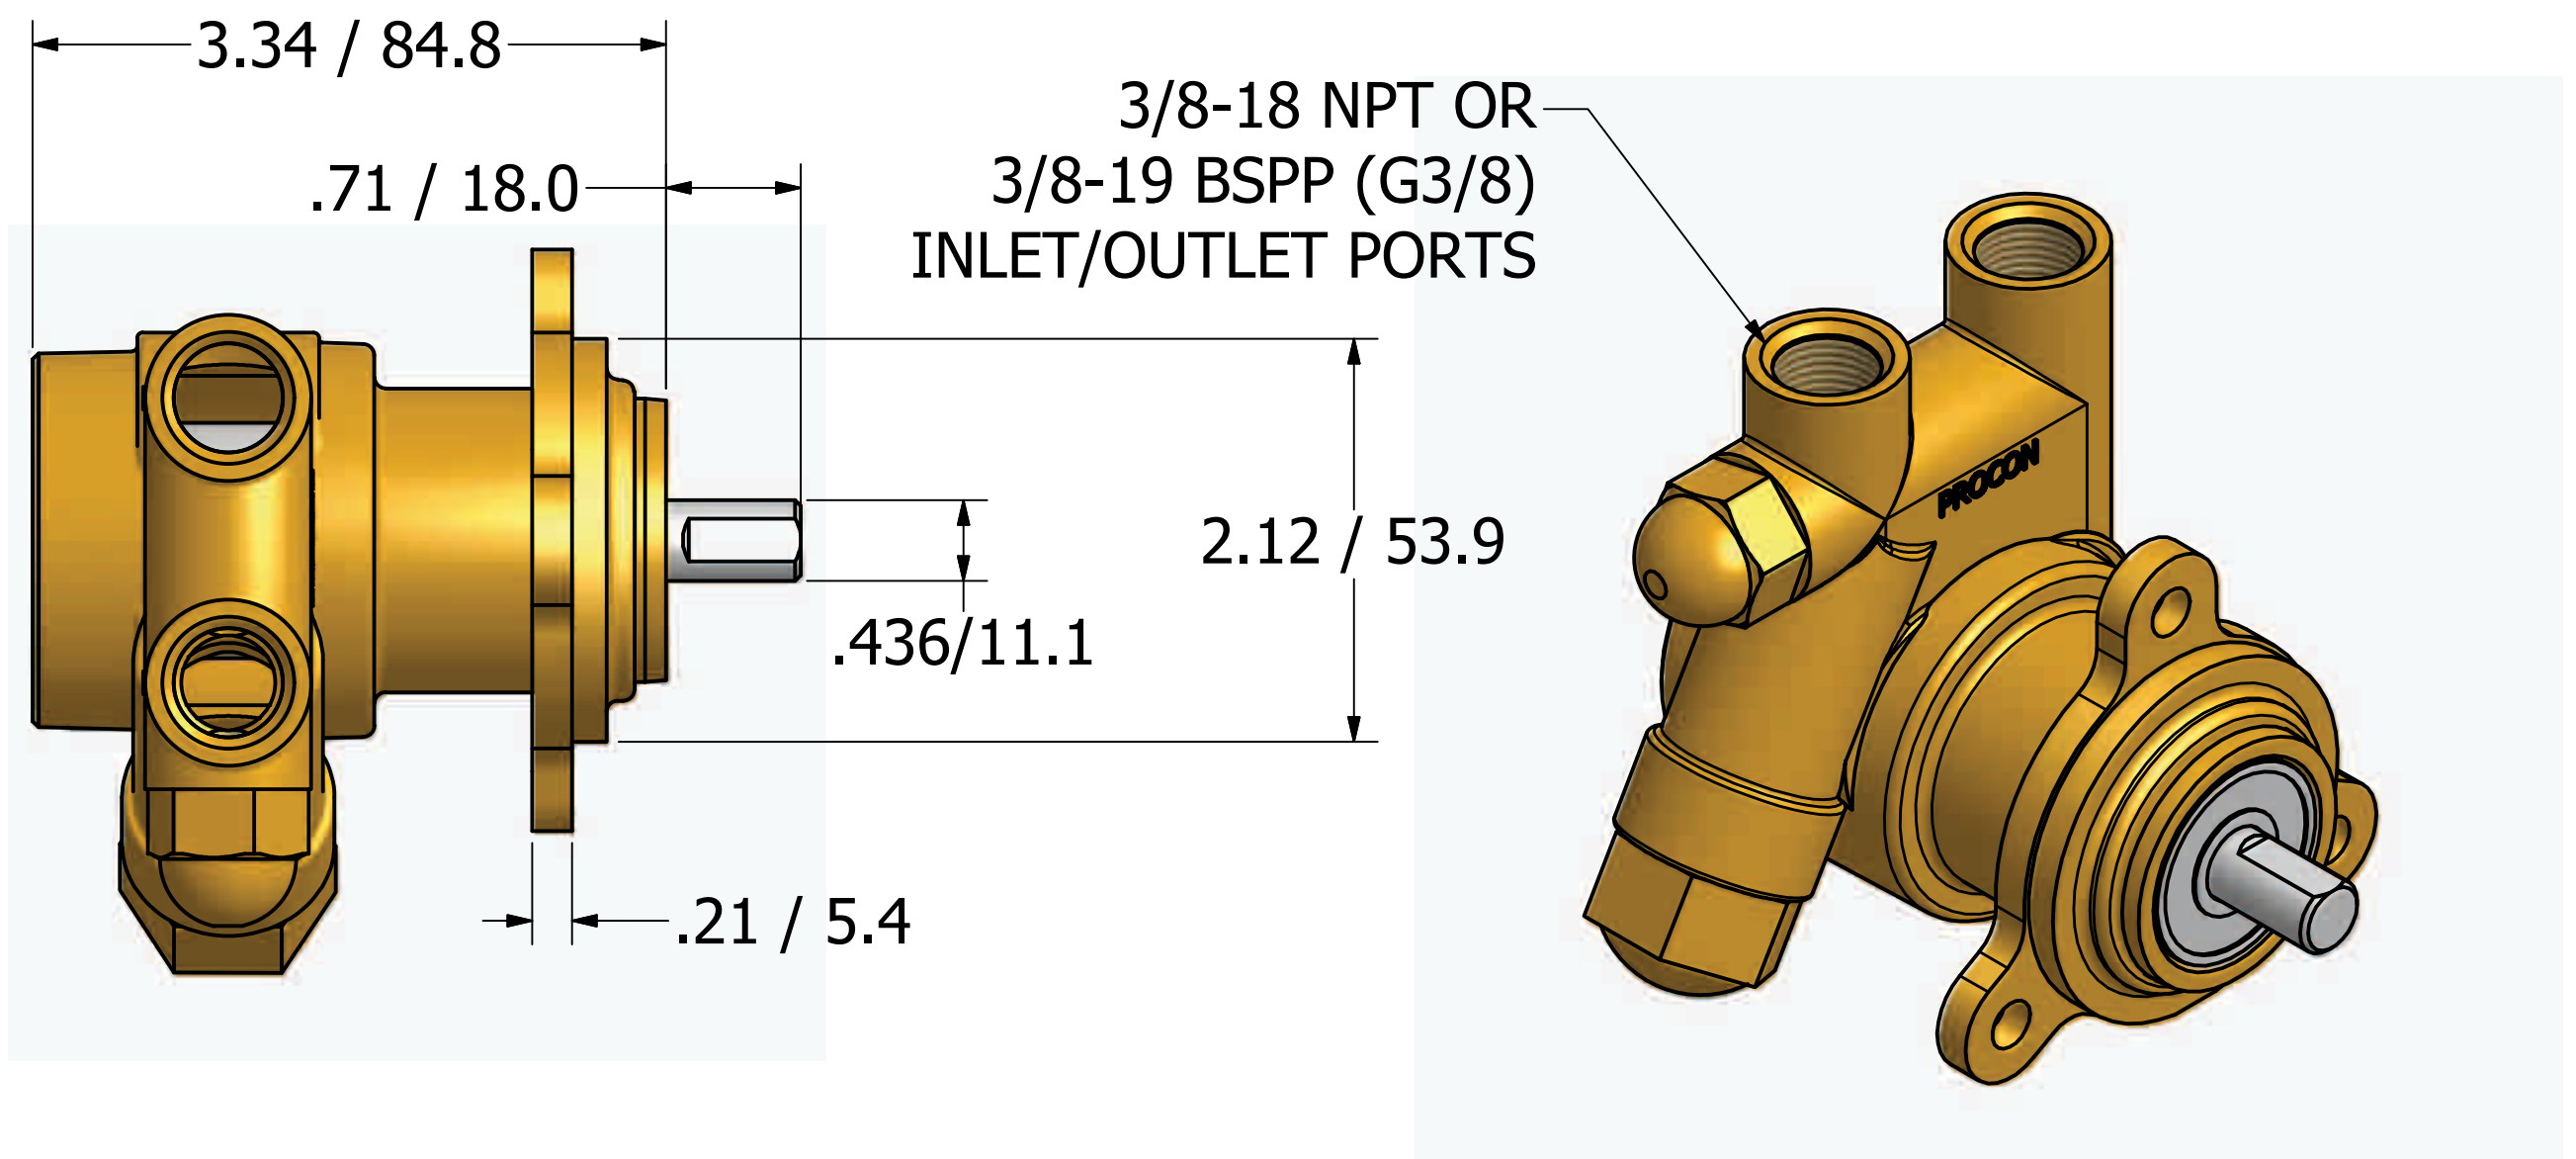

Series 1 Rotary Vane Pump Clamp-On Style

3/8-18 NPT or
3/8-19 BSPP (G3/8)
INLET/OUTLET PORTS

.19 / 4.8

1143 Bronze Coupling

"A" Mounting

**"B" Mounting with 1143
Bronze Coupling**

869 Seven Oaks Blvd
Suite 120
Smyrna, TN 37167
615-355-8000
mail@proconpump.com

PROCON[®]
Products

Series 1 - Rotary Vane Pumps Bolt-On Style

"E" Mounting

869 Seven Oaks Blvd.
Suite 120
Smyrna, TN 37167
mail@proconpump.com

PROCON[®]
Products