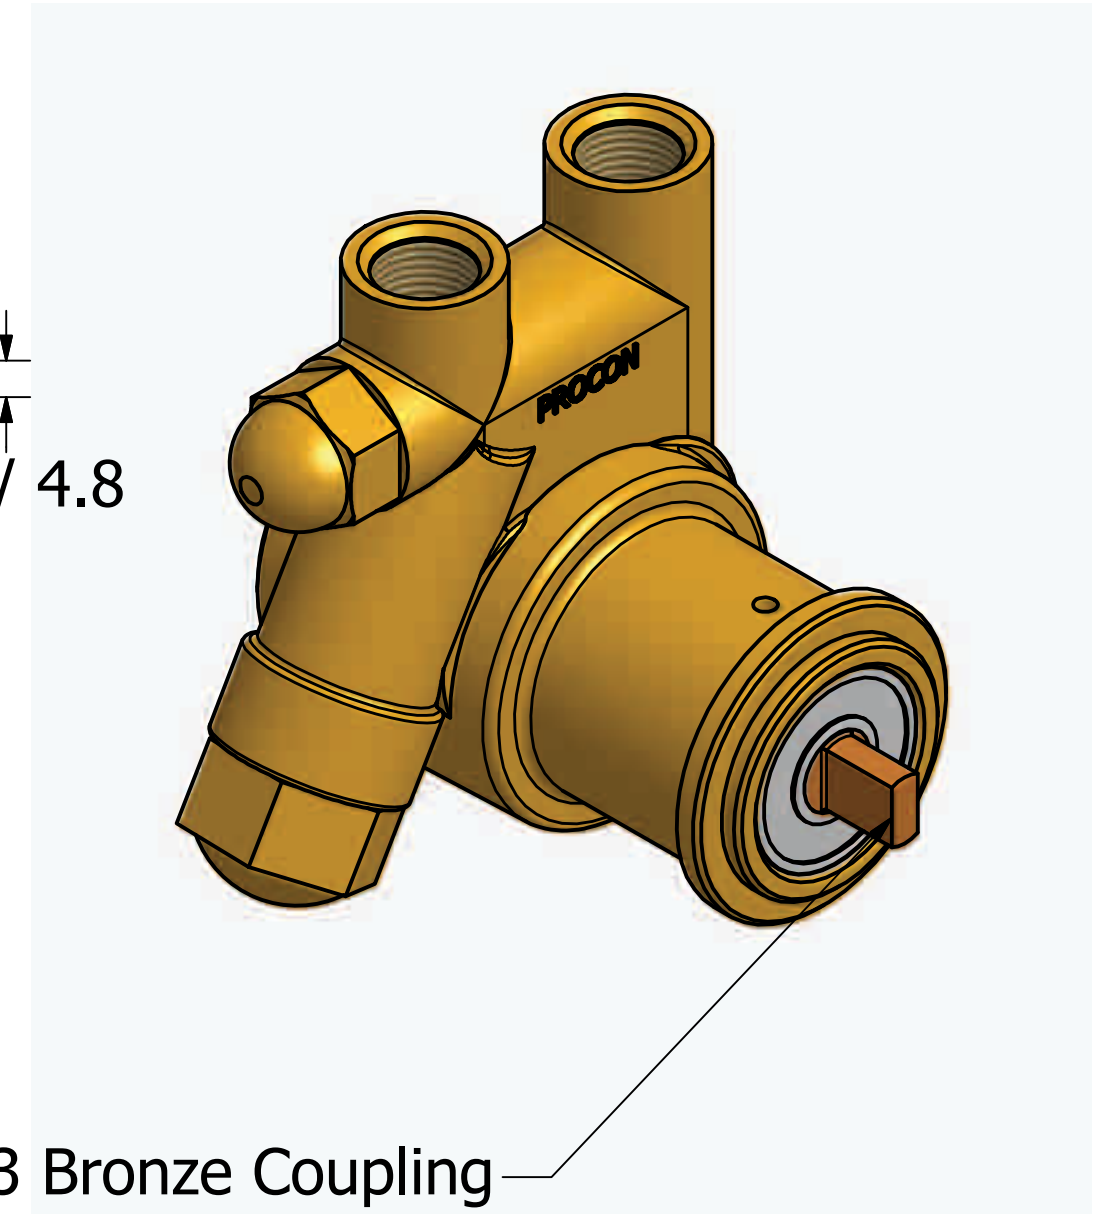

Series 1 Rotary Vane Pump Clamp-On Style

3/8-18 NPT or
3/8-19 BSPP (G3/8)
INLET/OUTLET PORTS

.19 / 4.8

1143 Bronze Coupling

"A" Mounting

**"B" Mounting with 1143
Bronze Coupling**

869 Seven Oaks Blvd
Suite 120
Smyrna, TN 37167
615-355-8000
mail@proconpump.com

PROCON[®]
Products

Series 1 - Rotary Vane Pumps Bolt-On Style

"E" Mounting

869 Seven Oaks Blvd.
Suite 120
Smyrna, TN 37167
mail@proconpump.com

PROCON[®]
Products