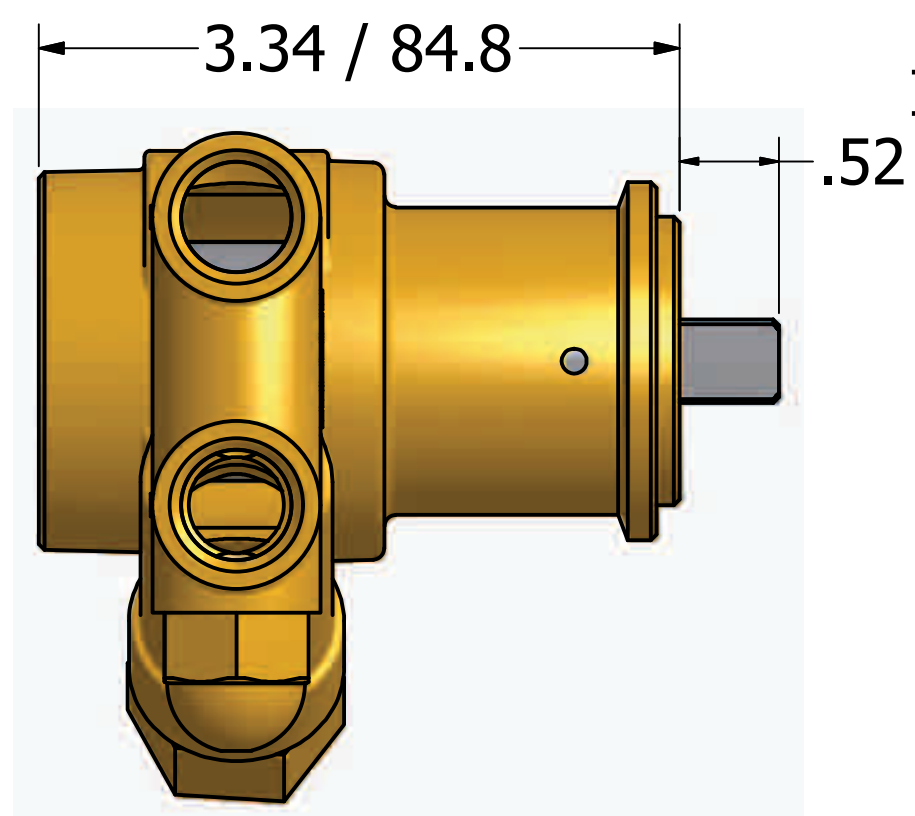

Series 1 Rotary Vane Pump Clamp-On Style

3/8-18 NPT or
3/8-19 BSPP (G3/8)
INLET/OUTLET PORTS

.19 / 4.8

1143 Bronze Coupling

"A" Mounting

**"B" Mounting with 1143
Bronze Coupling**

869 Seven Oaks Blvd
Suite 120
Smyrna, TN 37167
615-355-8000
mail@proconpump.com

PROCON[®]
Products

Series 1 - Rotary Vane Pumps Bolt-On Style

"E" Mounting

869 Seven Oaks Blvd.
Suite 120
Smyrna, TN 37167
mail@proconpump.com

PROCON[®]
Products