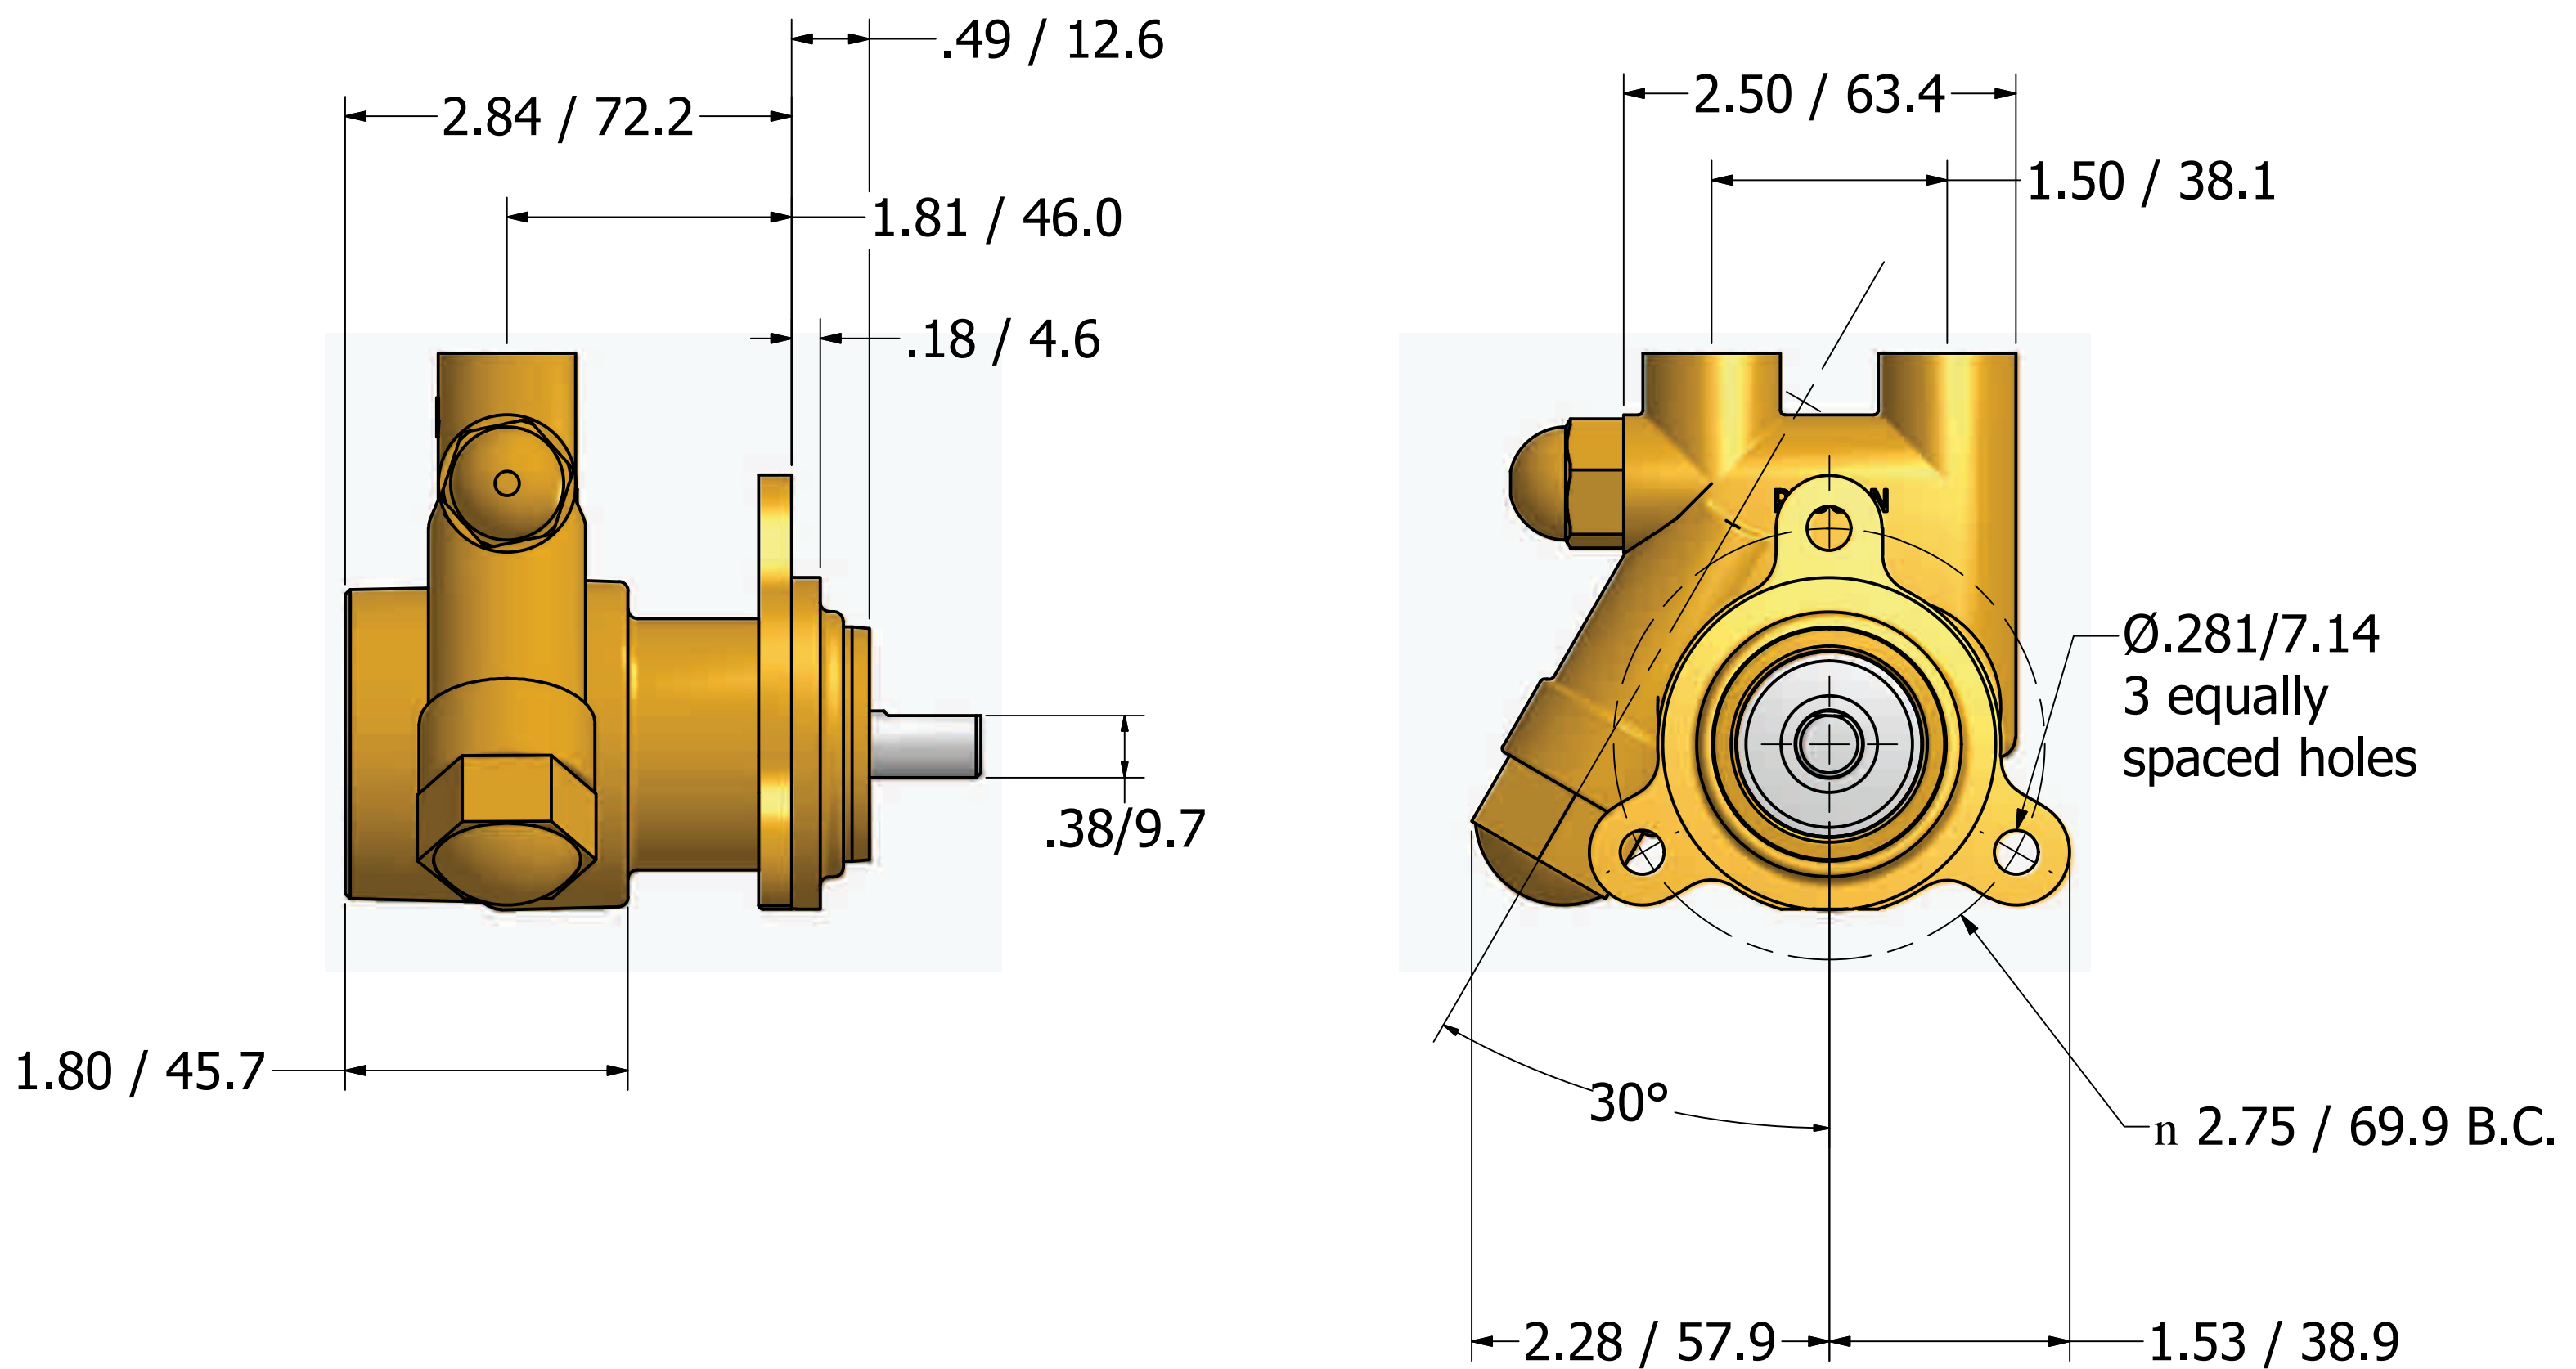

Series 1 Rotary Vane Pump Clamp-On Style

3/8-18 NPT or
3/8-19 BSPP (G3/8)
INLET/OUTLET PORTS

.19 / 4.8

1143 Bronze Coupling

"A" Mounting

**"B" Mounting with 1143
Bronze Coupling**

869 Seven Oaks Blvd
Suite 120
Smyrna, TN 37167
615-355-8000
mail@proconpump.com

PROCON[®]
Products

Series 1 - Rotary Vane Pumps Bolt-On Style

"E" Mounting

869 Seven Oaks Blvd.
Suite 120
Smyrna, TN 37167
mail@proconpump.com

PROCON[®]
Products