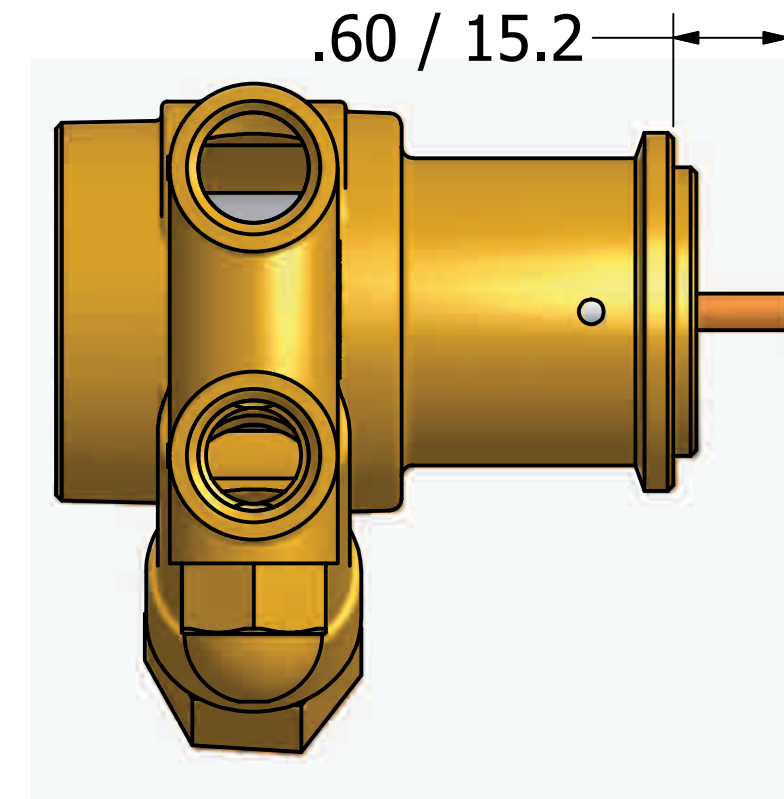

Series 1 Rotary Vane Pump Clamp-On Style

3/8-18 NPT or
3/8-19 BSPP (G3/8)
INLET/OUTLET PORTS

.19 / 4.8

1143 Bronze Coupling

"A" Mounting

**"B" Mounting with 1143
Bronze Coupling**

869 Seven Oaks Blvd
Suite 120
Smyrna, TN 37167
615-355-8000
mail@proconpump.com

PROCON[®]
Products

Series 1 - Rotary Vane Pumps Bolt-On Style

"E" Mounting

869 Seven Oaks Blvd.
Suite 120
Smyrna, TN 37167
mail@proconpump.com

PROCON[®]
Products