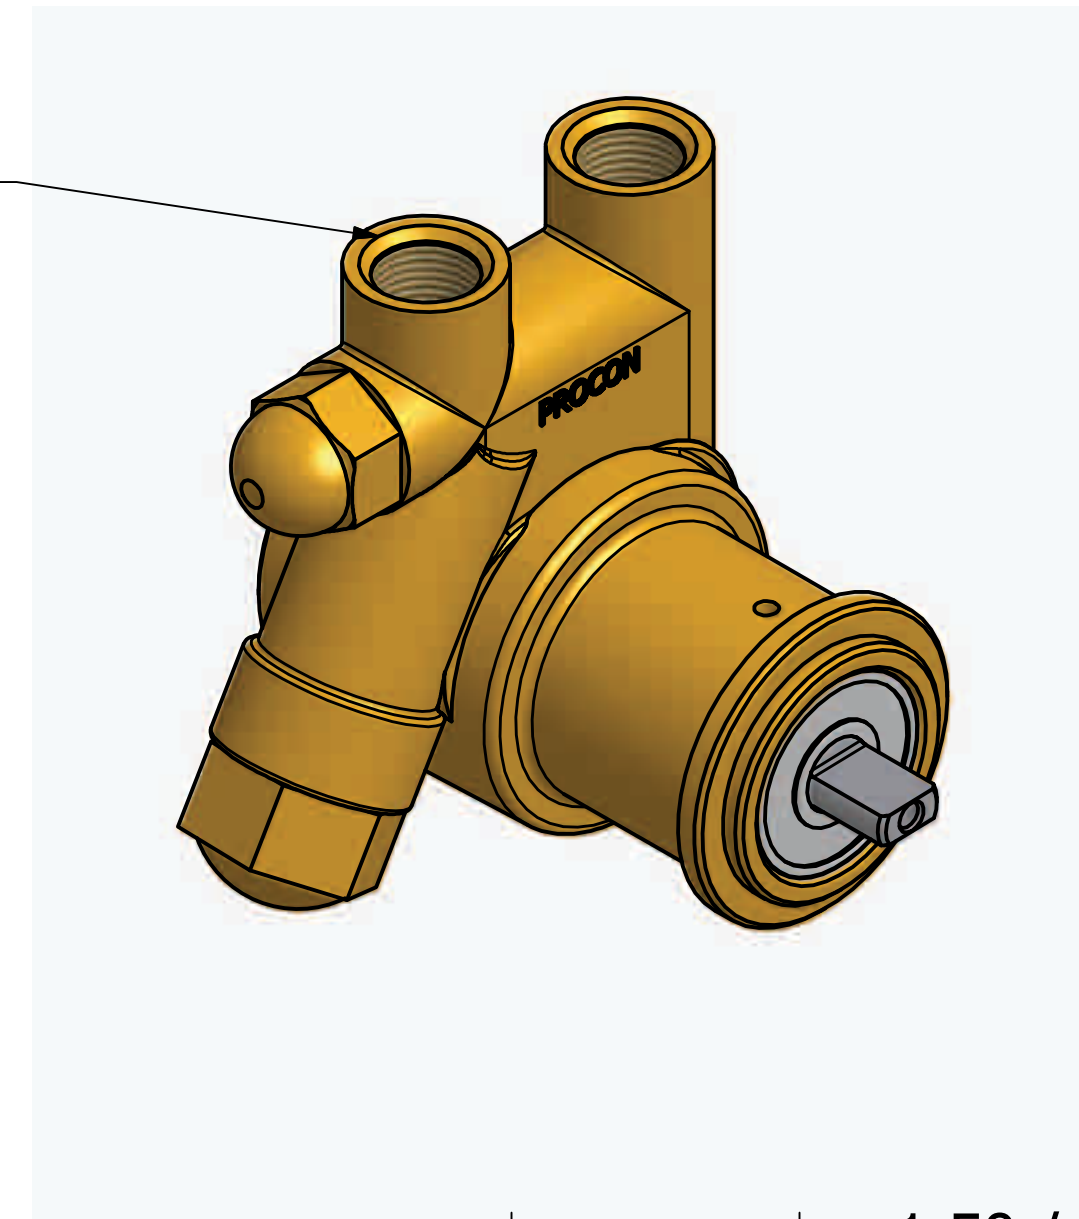

Series 1 Rotary Vane Pump Clamp-On Style

3/8-18 NPT or
3/8-19 BSPP (G3/8)
INLET/OUTLET PORTS

.19 / 4.8

1143 Bronze Coupling

"A" Mounting

**"B" Mounting with 1143
Bronze Coupling**

869 Seven Oaks Blvd
Suite 120
Smyrna, TN 37167
615-355-8000
mail@proconpump.com

PROCON[®]
Products

Series 1 - Rotary Vane Pumps Bolt-On Style

"E" Mounting

869 Seven Oaks Blvd.
Suite 120
Smyrna, TN 37167
mail@proconpump.com

PROCON[®]
Products