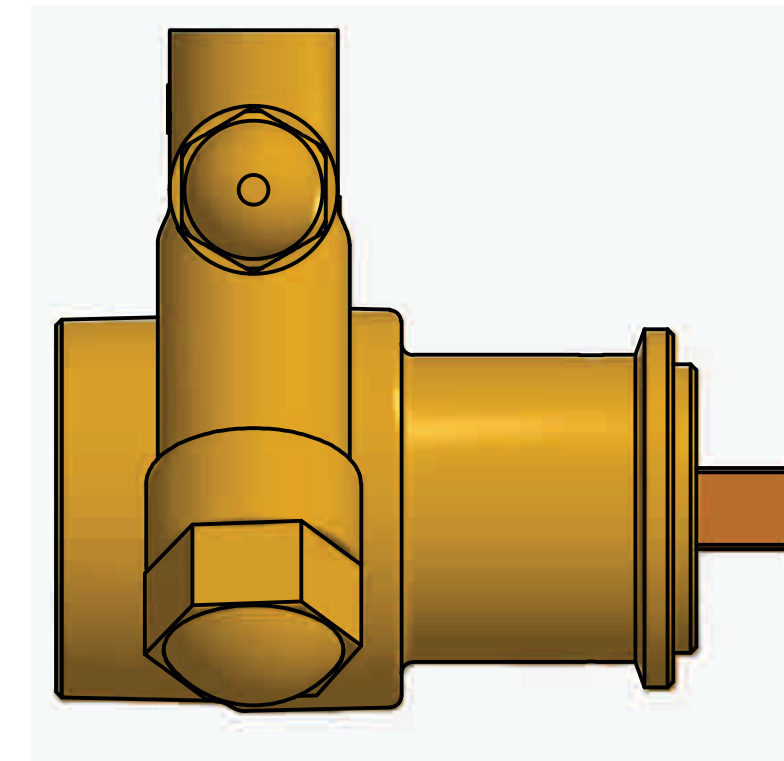

Series 1 Rotary Vane Pump Clamp-On Style

3/8-18 NPT or
3/8-19 BSPP (G3/8)
INLET/OUTLET PORTS

.19 / 4.8

1143 Bronze Coupling

"A" Mounting

**"B" Mounting with 1143
Bronze Coupling**

869 Seven Oaks Blvd
Suite 120
Smyrna, TN 37167
615-355-8000
mail@proconpump.com

PROCON[®]
Products

Series 1 - Rotary Vane Pumps Bolt-On Style

"E" Mounting

869 Seven Oaks Blvd.
Suite 120
Smyrna, TN 37167
mail@proconpump.com

PROCON[®]
Products